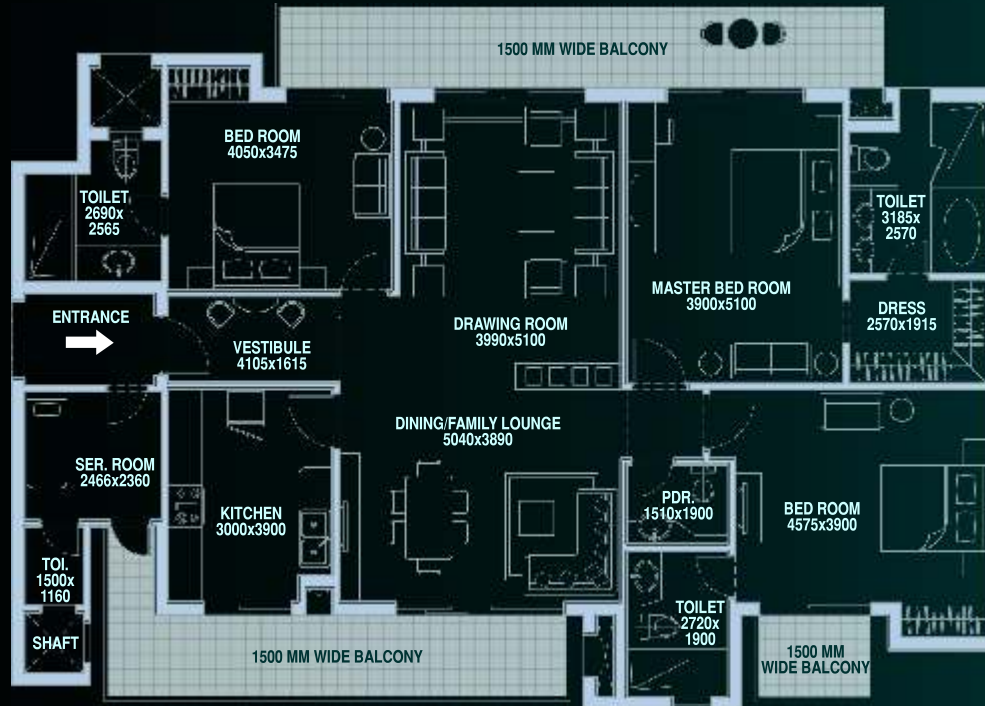

Park
View Spa

GurgaonPropertyBazaar.inTM
A Unit of Dreamz Realtors...

CALL: +91 9654953152

3 BEDROOM

TOTAL AREA	2470 SQ. FT.
TOWERS	A, B, C, D, G, H, I

4 BEDROOM

TOTAL AREA	3125 SQ. FT.
TOWERS	A, C, D, E, I

4 BEDROOM DELUXE

TOTAL AREA	3715 SQ. FT.
TOWERS	A, B, C, D, E, H

GurgaonPropertyBazaar.inTM
A Unit of Dreamz Realtors...

CALL: +91 9654953152

Park
View Spa

SITE PLAN

Park View Spa

LEGENDS